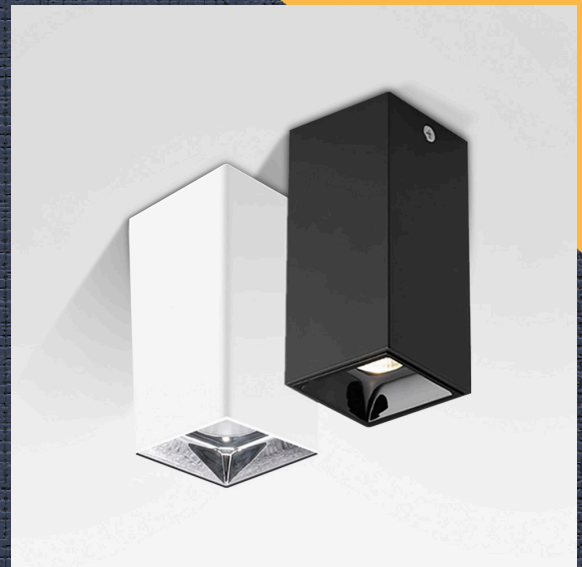

Cylindrical cob light

Watt

Color

3 W

WH, WW, NW

6 W

WH, WW, NW

9 W

WH, WW, NW

12 W

WH, WW, NW

18 W

WH, WW, NW

24 W

WH, WW, NW