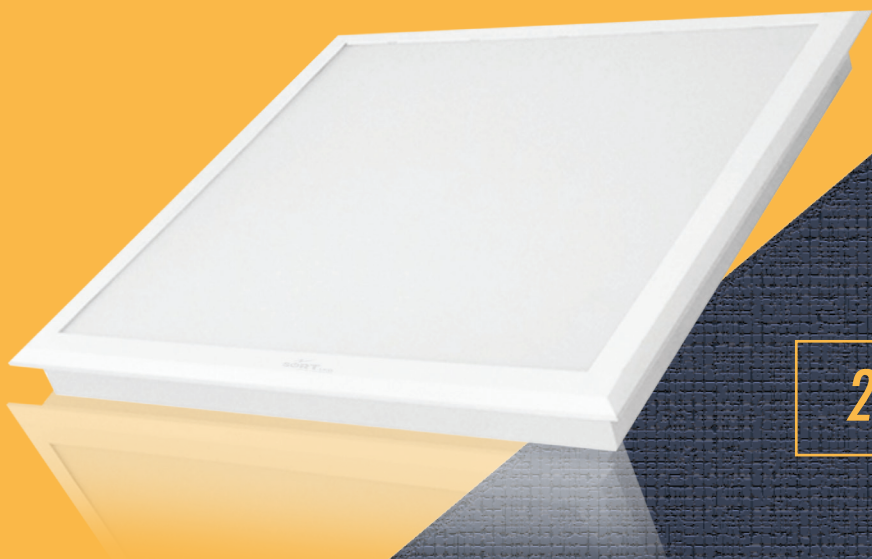

2' X 2' Backlit Panel

Watt	Color	Std. Pkg.
30 W	WH, WW, NWH	6
40 W	WH, WW, NWH	2/3/5

Dimension : 595 mm x 595 mm x 35 mm
Ceiling cut - out : 570 mm x 570 mm